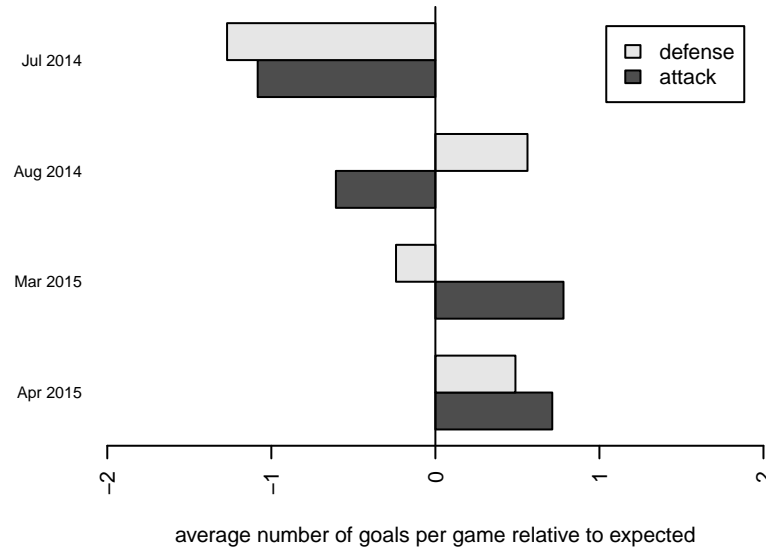

Venues played:
 2014 Kent Cornucopia Cup U11 Gold U11
 2014 Blast Off BU11 B
 2014 Xtreme Cup BU11
 2014 Spr PSPL Classic 3 U11
 2014 WA Cup BU11 Silver/Bronze U11

**attack and defense variance (black dot)
relative to other teams
and top 10 in region**

**attack and defense rating
relative to others at age
and all opponents in last 13 months**

**attack and defense rating
relative to others at age
and all opponents in last 13 months**

Performance relative to 13 month average

Performance relative to 13 month average

Distribution of opponents
 Red = Lose zone, Blue = Win zone, Green = Even
 Black line separates win/lose zones

lot. A=Neither has attack advantage, B=Opponent has both attack and defense advantage, C=Opponent has both attack and defense disadvantage, D=Both have