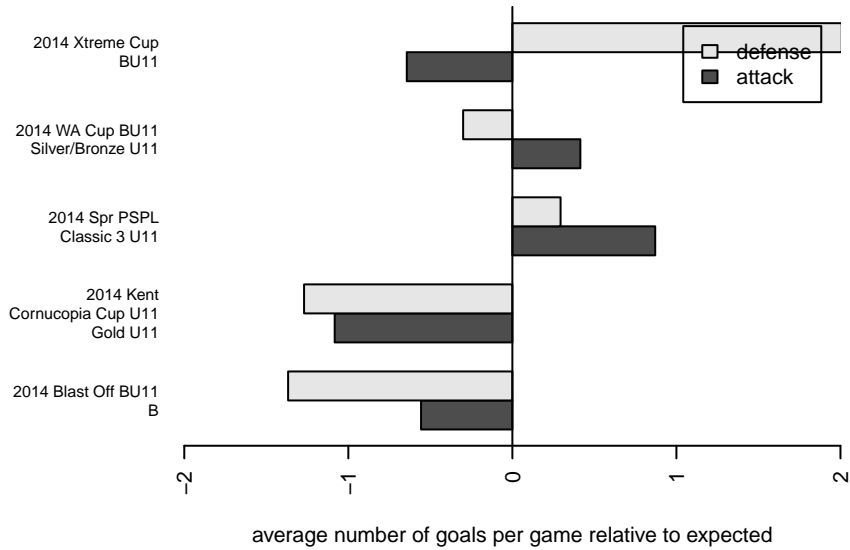

Kent United White B03

Kent United
 Kent, WA
 B03 total strength=105
 attack=0.14 defense=0.06
 spr league = Spr PSPL Classic 3 U11

alt names used:
 KENT UNITED B03 WHITE (WA)
 Kent United U11 White
 Kent United White [B03]
 Kent United BU11 White
 KENT UNITED WHITE U-11 ()

Venues played:
 2014 Kent Cornucopia Cup U11 Gold U11
 2014 Blast Off BU11 B
 2014 Xtreme Cup BU11
 2014 Spr PSPL Classic 3 U11
 2014 WA Cup BU11 Silver/Bronze U11

**attack and defense variance (black dot)
relative to other teams
and top 10 in region**

**attack and defense rating
relative to others at age
and all opponents in last 13 months**

**attack and defense rating
relative to others at age
and all opponents in last 13 months**

Performance relative to 13 month average

Performance relative to 13 month average

Distribution of opponents
 Red = Lose zone, Blue = Win zone, Green = Even
 Black line separates win/lose zones

lot. A=Neither has attack advantage, B=Opponent has both attack and defense advantage, C=Opponent has both attack and defense disadvantage, D=Both have