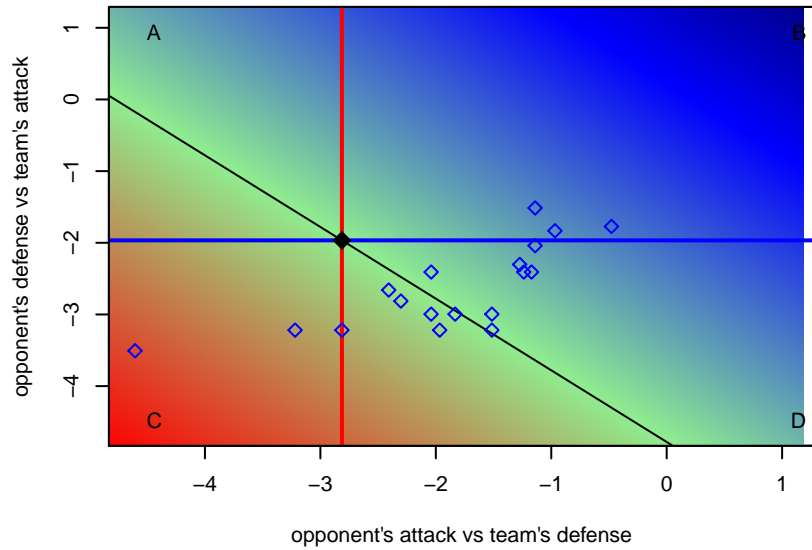

Kent United White B03

Kent United
 Kent, WA
 B03 total strength=105
 attack=0.14 defense=0.06
 spr league = Spr PSPL Classic 3 U11

alt names used:
 KENT UNITED B03 WHITE (WA)
 Kent United U11 White
 Kent United White [B03]
 Kent United BU11 White
 KENT UNITED WHITE U-11 ()

Venues played:
 2014 Kent Cornucopia Cup U11 Gold U11
 2014 Blast Off BU11 B
 2014 Xtreme Cup BU11
 2014 Spr PSPL Classic 3 U11
 2014 WA Cup BU11 Silver/Bronze U11

**attack and defense variance (black dot)
relative to other teams
and top 10 in region**

**attack and defense rating
relative to others at age
and all opponents in last 13 months**

**attack and defense rating
relative to others at age
and all opponents in last 13 months**

Performance relative to 13 month average

Performance relative to 13 month average

Distribution of opponents
 Red = Lose zone, Blue = Win zone, Green = Even
 Black line separates win/lose zones

lot. A=Neither has attack advantage, B=Opponent has both attack and defense advantage, C=Opponent has both attack and defense disadvantage, D=Both have