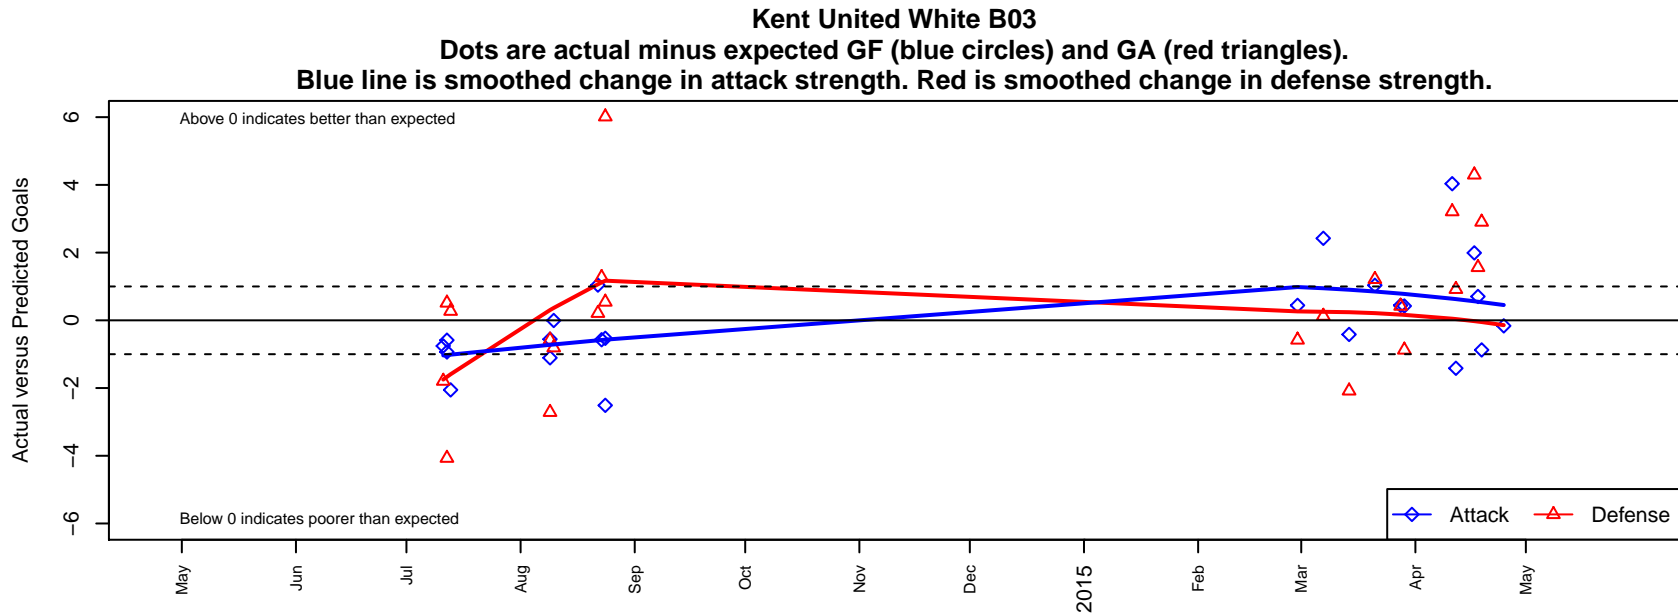

Kent United White B03

Kent United
 Kent, WA
 B03 total strength=105
 attack=0.14 defense=0.06
 spr league = Spr PSPL Classic 3 U11

alt names used:
 KENT UNITED B03 WHITE (WA)
 Kent United U11 White
 Kent United White [B03]
 Kent United BU11 White
 KENT UNITED WHITE U-11 ()

Venues played:
 2014 Kent Cornucopia Cup U11 Gold U11
 2014 Blast Off BU11 B
 2014 Xtreme Cup BU11
 2014 Spr PSPL Classic 3 U11
 2014 WA Cup BU11 Silver/Bronze U11

**attack and defense variance (black dot)
relative to other teams
and top 10 in region**

**attack and defense rating
relative to others at age
and all opponents in last 13 months**

**attack and defense rating
relative to others at age
and all opponents in last 13 months**

Performance relative to 13 month average

Performance relative to 13 month average

Distribution of opponents
 Red = Lose zone, Blue = Win zone, Green = Even
 Black line separates win/lose zones

lot. A=Neither has attack advantage, B=Opponent has both attack and defense advantage, C=Opponent has both attack and defense disadvantage, D=Both have